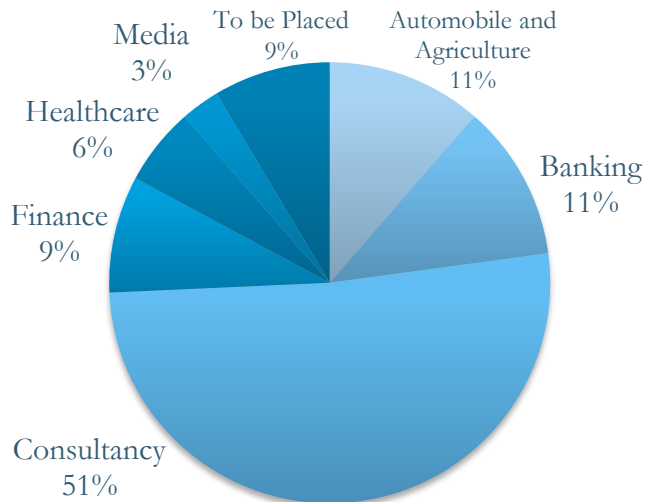

**SECTORWISE DISTRIBUTION**

**M. Sc. Statistics  
SUMMER INTERNSHIP (2019 - 2020)**

Total Number of students placed : 35

**SECTORWISE DISTRIBUTION**

**M. Sc. Statistics  
FINAL PLACEMENTS (2019 - 2020)**

Total Number of students placed : 35