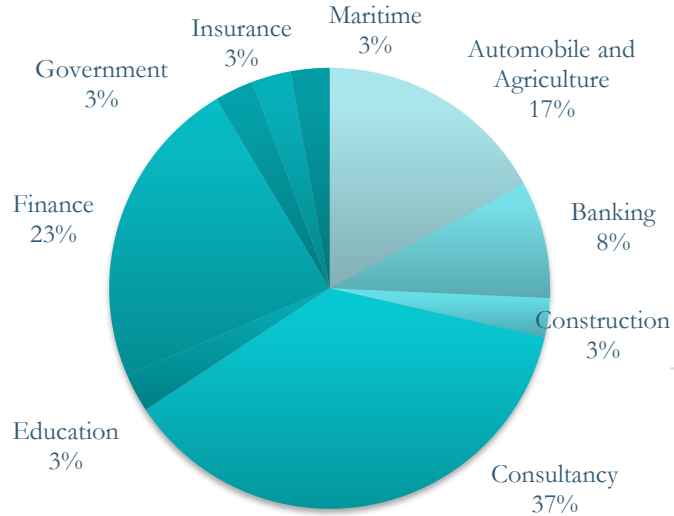

**SECTORWISE DISTRIBUTION**

**M. Sc. Statistics  
SUMMER INTERNSHIP (2019 - 2020)**

Total Number of students placed : 35

**SECTORWISE DISTRIBUTION**

**M. Sc. Statistics  
FINAL PLACEMENTS (2019 - 2020)**

Total Number of students placed : 35