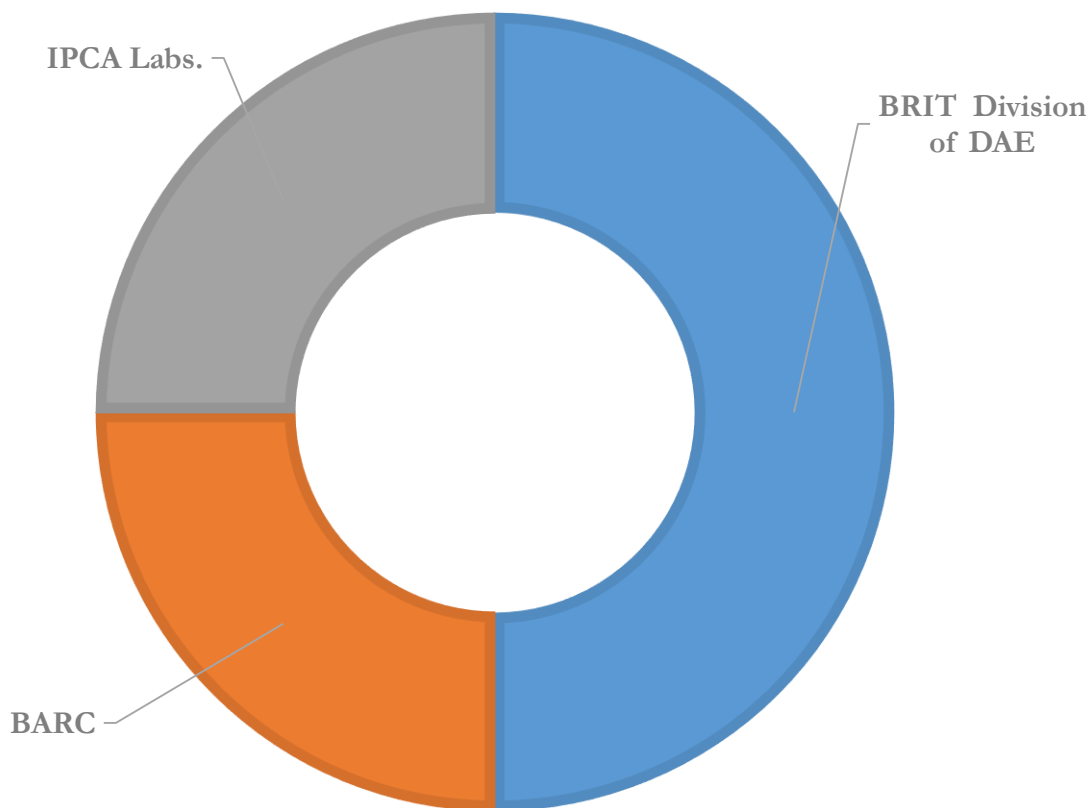

**SVKM'S NARSEE MONJEE INSTITUTE OF MANAGEMENT STUDIES  
SUNANDAN DIVATIA SCHOOL OF SCIENCE  
DEPARTMENT OF CHEMISTRY**

**Placement Report - Academic Year 2016 - 2017**

*Company wise Project placement of M. Sc. Chemistry Part II*  
**AY 2015 – 2016**

*Recruitment Partners – CHEMISTRY*

Research Institute	Pharma	Chemical Industry
Indian Institute Of Technology- Bombay	Cipla	Analytical Solutions
Bhabha Atomic research Centre	Zydus Cadila	Omni Active Health Technologies Ltd.
PERD	Macleods Pharma Ltd.	Indian Rubber Manufacturers Research Association
Indian Institute of Science Education & Research	Ajanta Pharma ltd.	Indofil Industries Ltd.
TIFR	IPCA Lab	Johnson & Johnson- Janssen
Reliance Life Sciences	Sun Pharma	Mettler- Toledo India Pvt Ltd.