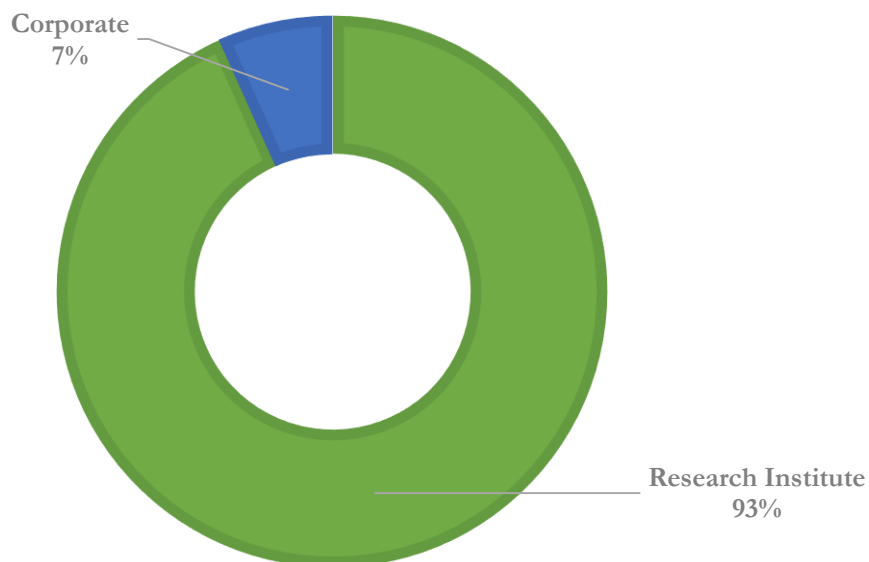

Sector wise Project placement of M. Sc. Biological Sciences Part II
AY 2015 – 2016