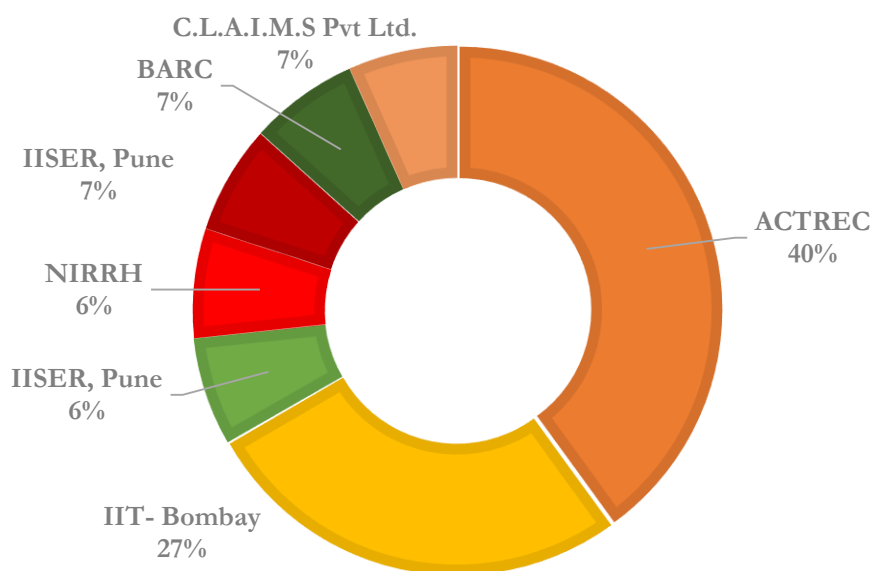

Sector wise Project placement of M. Sc. Biological Sciences Part II
AY 2015 – 2016

Recruitment Partners – BIOLOGICAL SCIENCES

Research Institute	Pharma	Diagnostic Centres	Industry	Hospital
National Institute of Research in Reproductive Health	Cipla	Genexplore Diagnostic & Research Centre	Epigeneres	Kokilaben Dhirubhai Ambani
NCCS	Zydus Cadila	SRL Diagnostic Centre	Cactus Communication	Tata Memorial Hospital
BARC	Sandoz	Metropolis	OmniActive Health Technologies	Jaslok
Indian Institute of Science Education & Research	Reliance Life Sciences	New Image Clinic	Vivian Life Sciences	Fortis
St. John's Research Institute	Pfizer	IPCA Lab	TCS	Navsari
IIT- Bombay	Sun Pharma	Batras Diagnostic Centre	C.L.A.I.M.S Pvt Ltd.	Nanavati
TIFR	Glenmark	Apollo Clinic	RASA Life Sciences	Hurkisondas